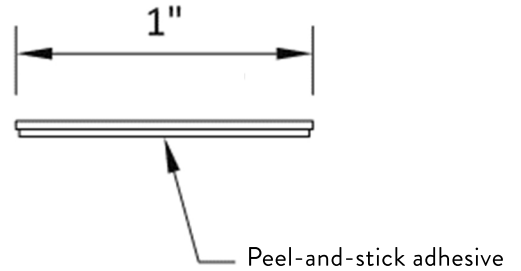

# S9203 | PERIMETER MARKING

Exit Path/Final Exit Marking

**Acrylic photoluminescent tape** increases safety for emergency egress in low light. Best on smooth surfaces.

- Easy peel-and-stick application
- 1" x 150' roll
- Activated by natural, fluorescent, incandescent, or LED light
- Unlimited recharging
- Smooth, easy-to-clean surface
- Cuts with scissors