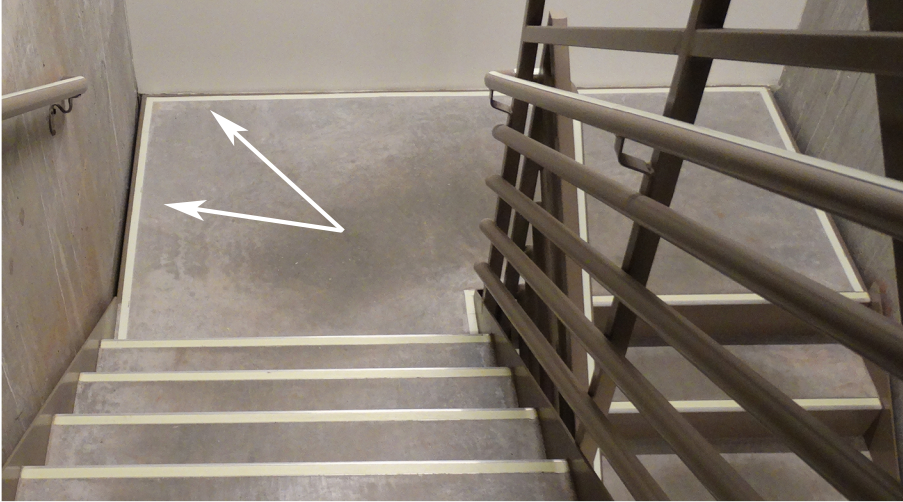

# S9203 | PERIMETER MARKING

Exit Path/Final Exit Marking

**Acrylic photoluminescent tape** increases safety for emergency egress in low light. Best on smooth surfaces.

- Easy peel-and-stick application
- 1" x 150' roll
- Activated by natural, fluorescent, incandescent, or LED light
- Unlimited recharging
- Smooth, easy-to-clean surface
- Cuts with scissors

For exit path/perimeter/final exit markings used in:

- High Rise Buildings
- Hospitals
- Assisted Living
- Stadiums
- Schools
- Commercial Buildings

**Code Compliant in all 50 states and Canada:**

Exceeds ASTM E2072 glow requirements  
Code compliant: ICC/IBC/IFC